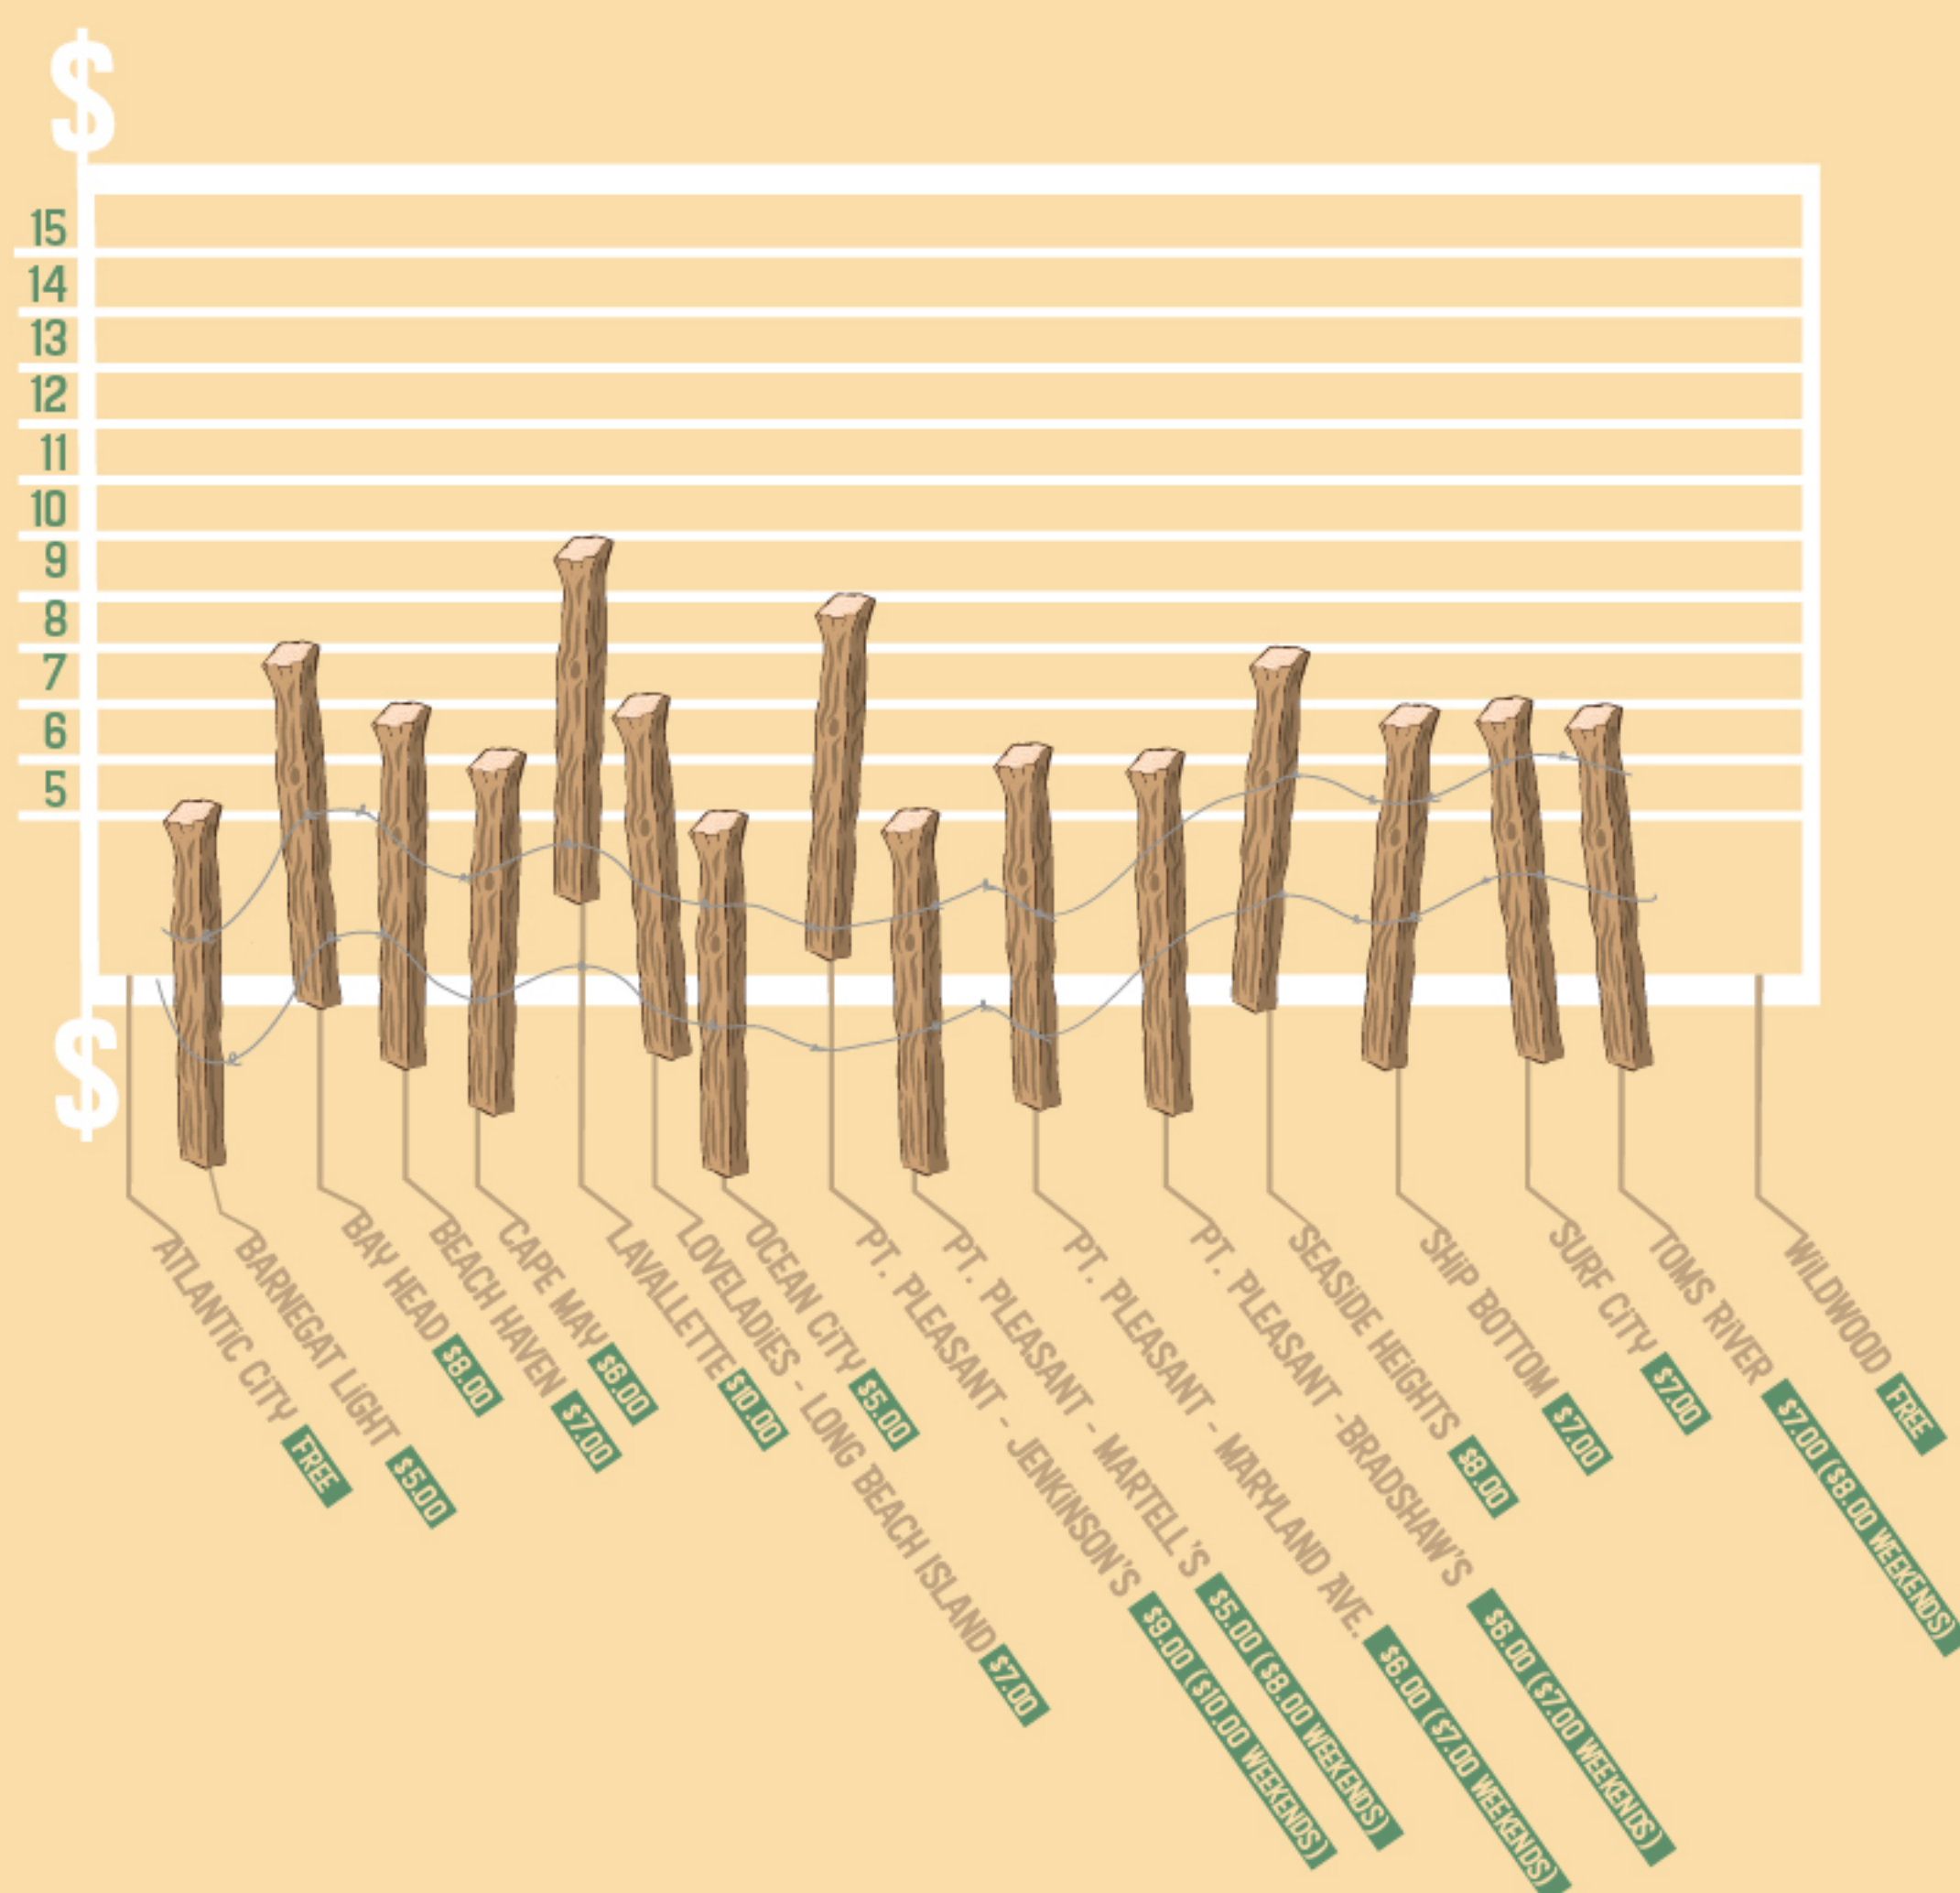

MONMOUTH COUNTY

DAILY BADGE PRICES

MONMOUTH COUNTY

SEASONAL BADGE PRICES

OCEAN COUNTY

DAILY BADGE PRICES

OCEAN COUNTY

SEASONAL BADGE PRICES