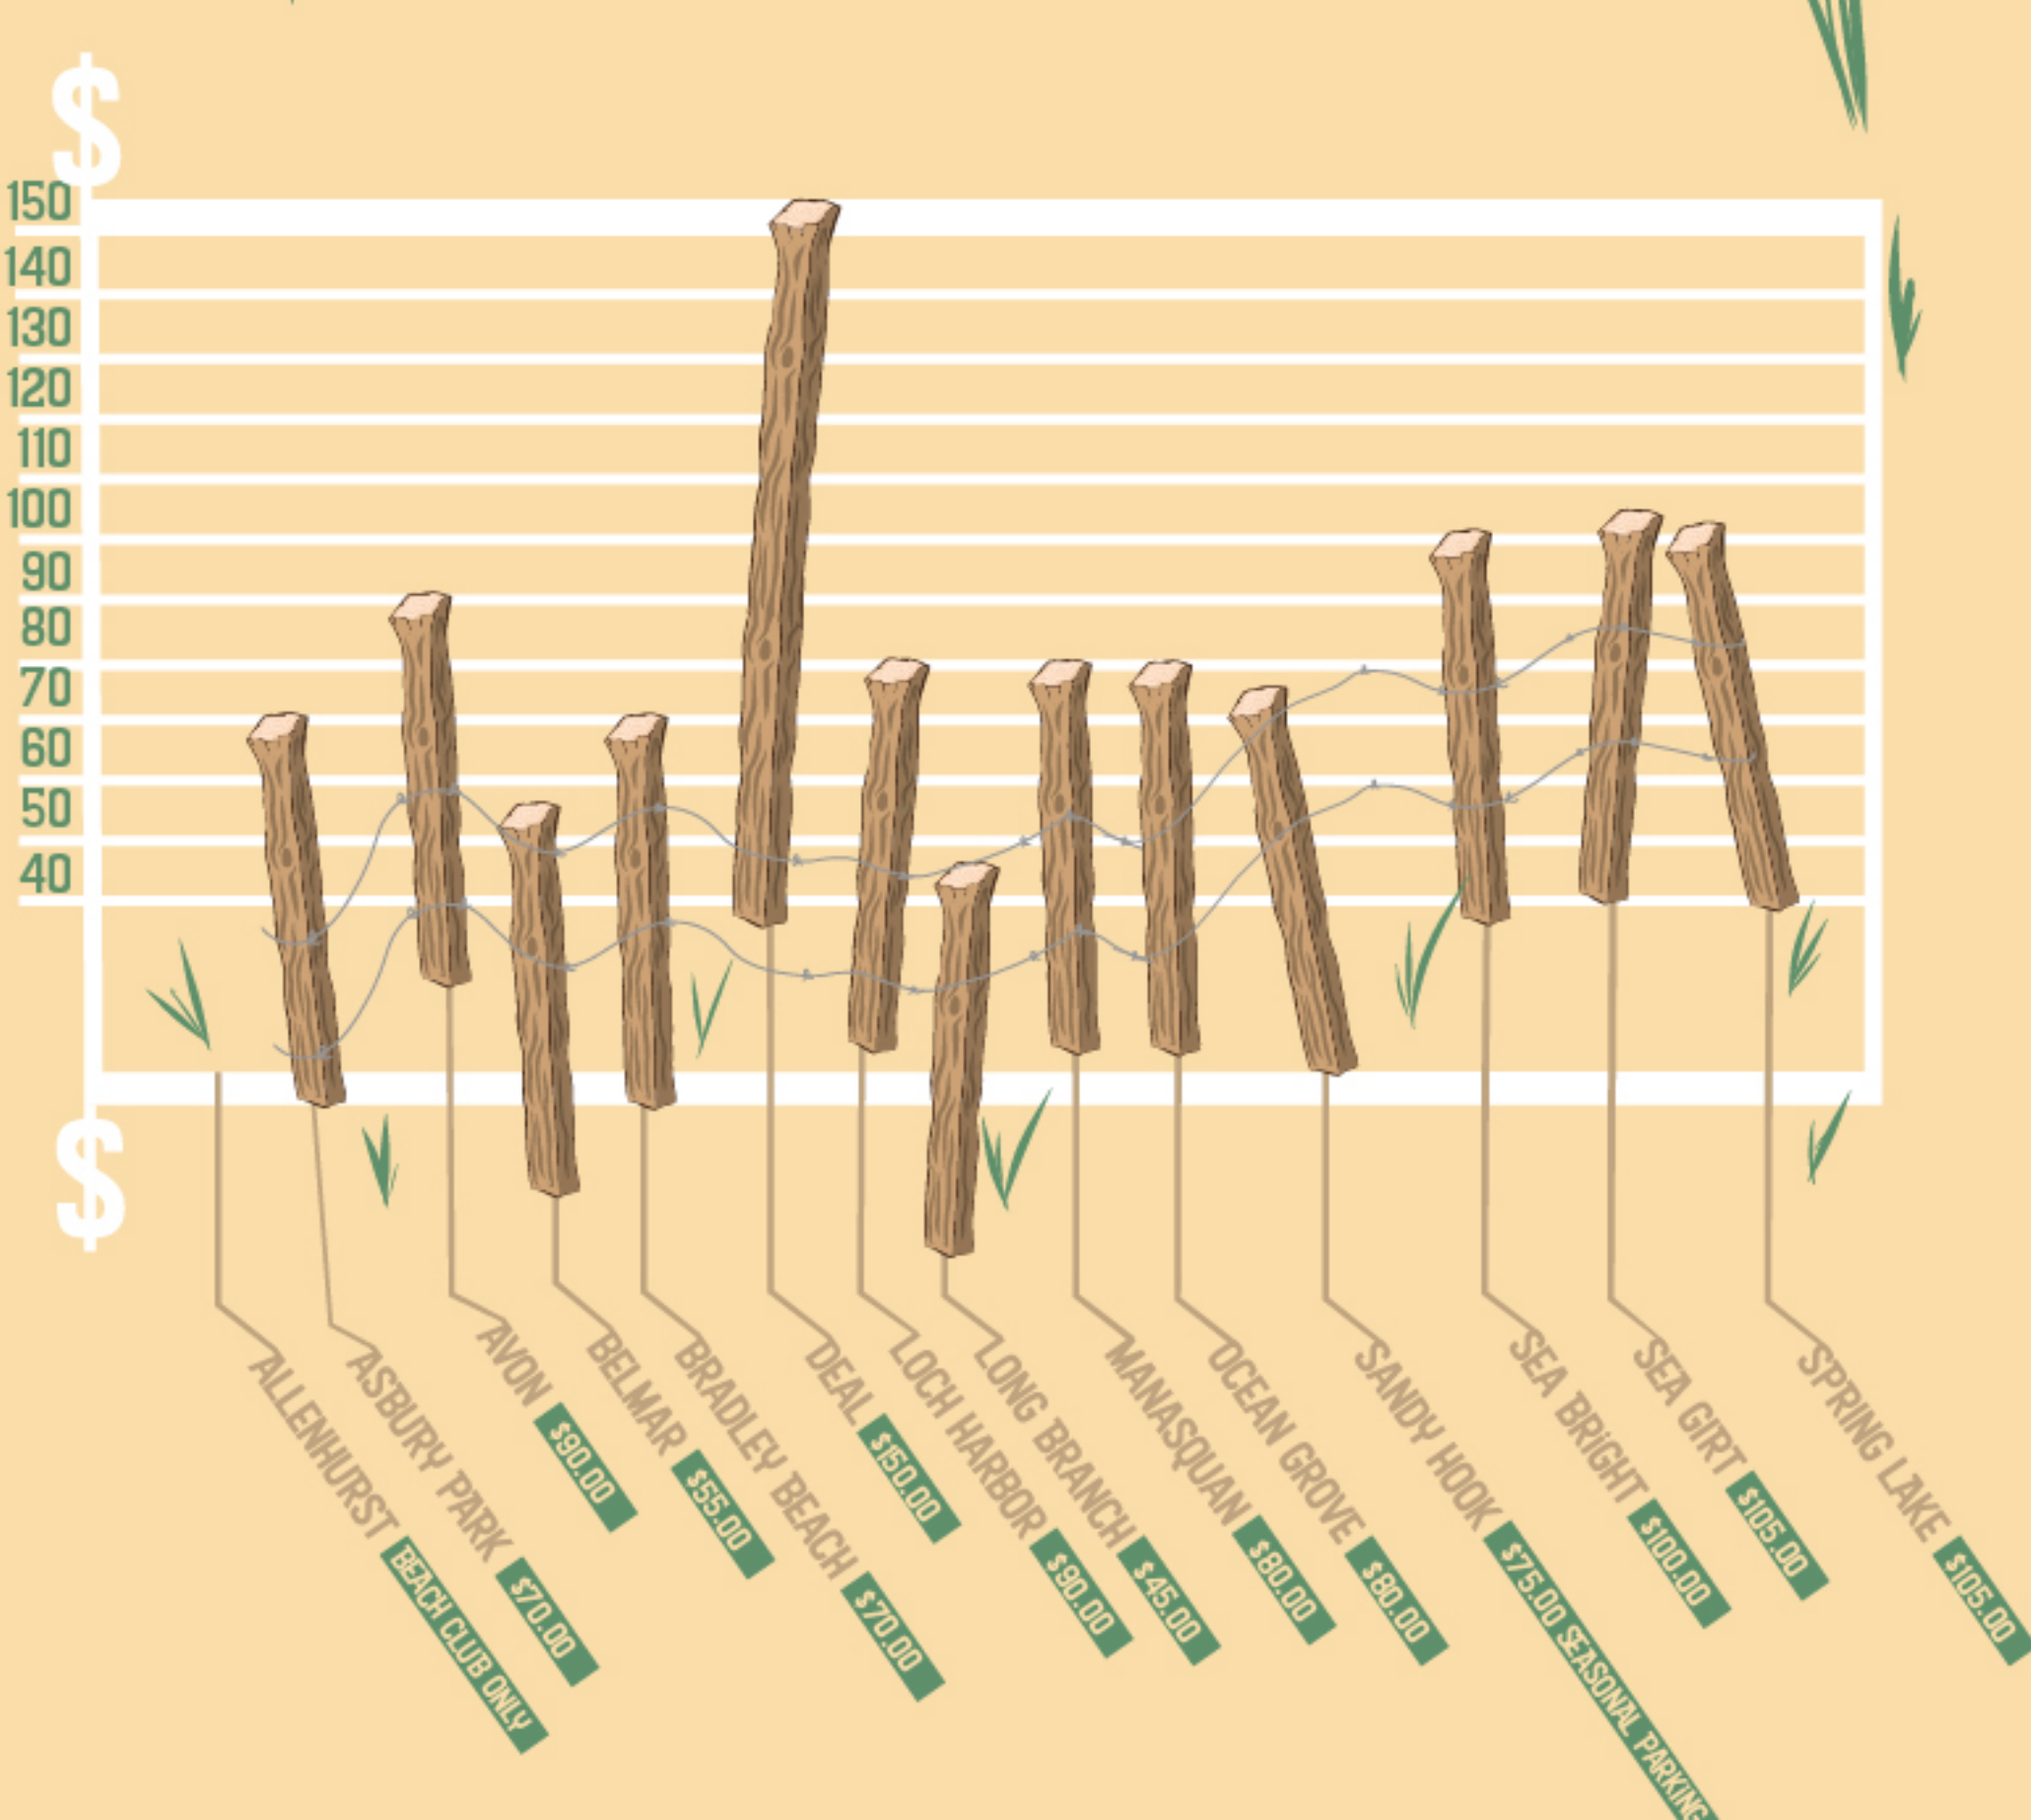

MONMOUTH COUNTY

DAILY BADGE PRICES

MONMOUTH COUNTY

SEASONAL BADGE PRICES

OCEAN COUNTY

DAILY BADGE PRICES

OCEAN COUNTY

SEASONAL BADGE PRICES