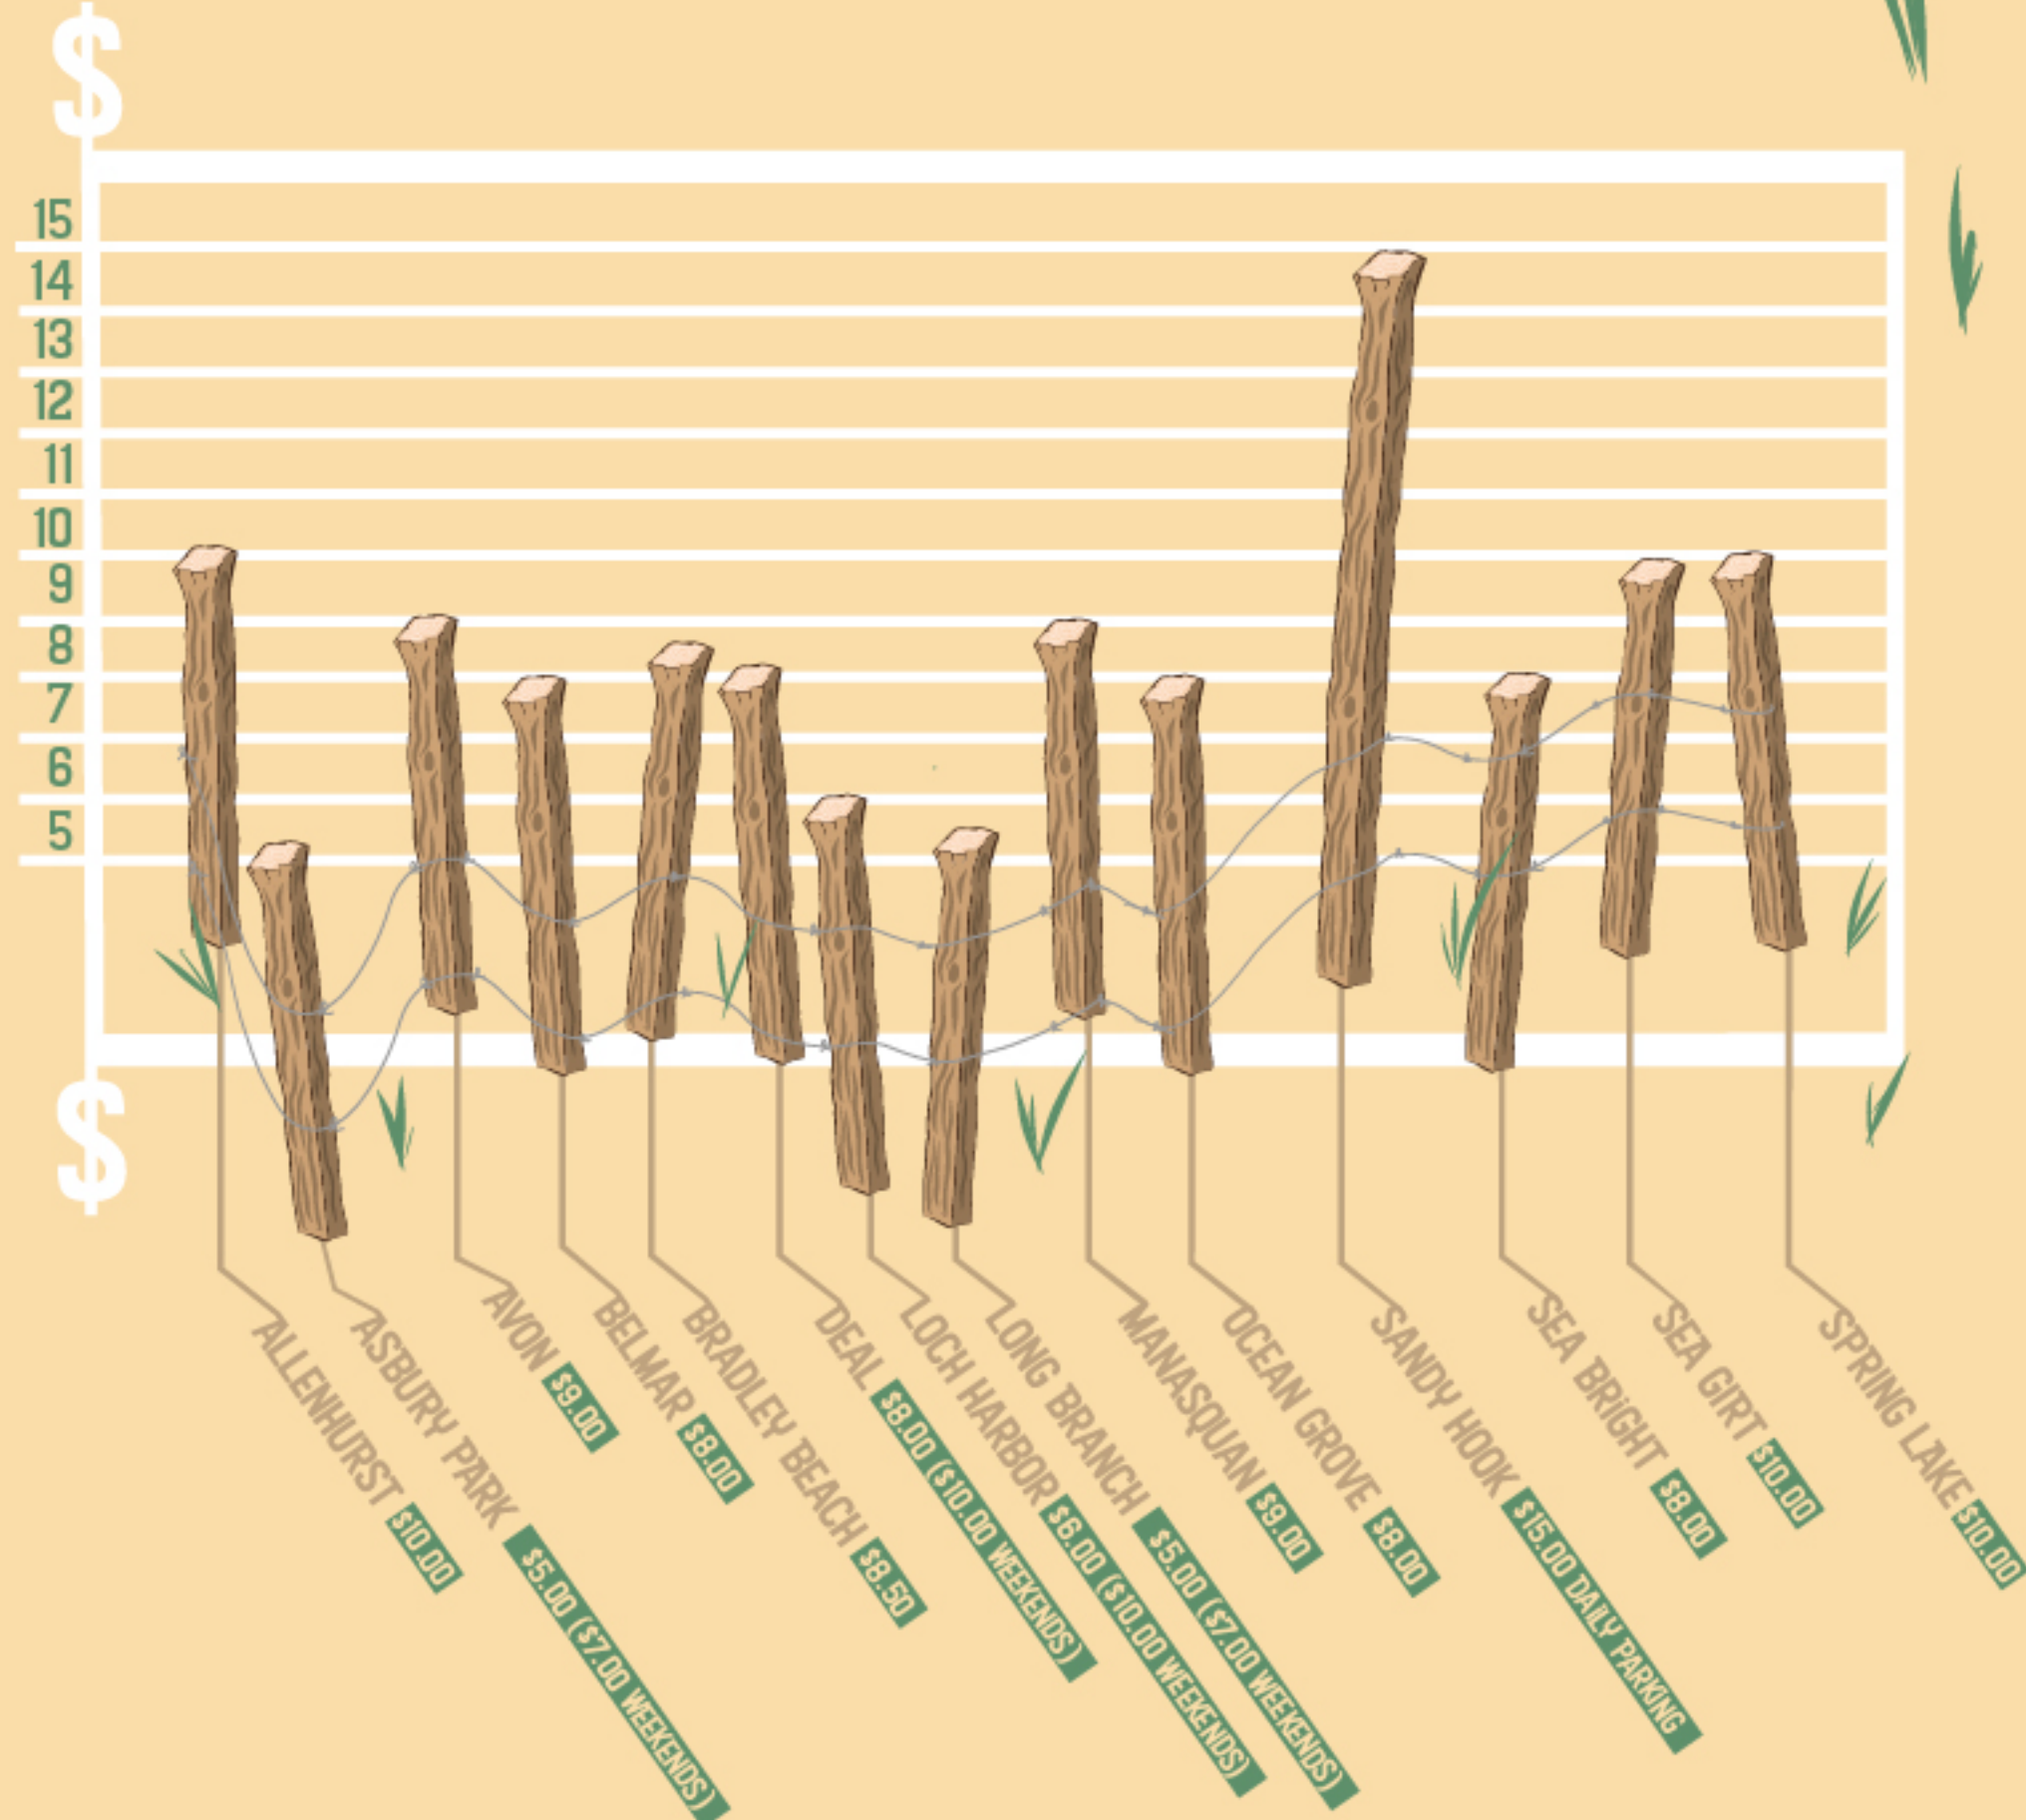

MONMOUTH COUNTY

DAILY BADGE PRICES

MONMOUTH COUNTY

SEASONAL BADGE PRICES

OCEAN COUNTY

DAILY BADGE PRICES

OCEAN COUNTY

SEASONAL BADGE PRICES