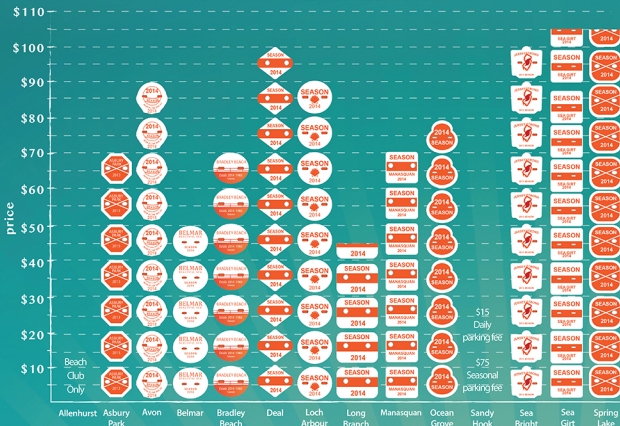

JERSEY SHORE

2014 BEACH BADGE PRICES

SEASONAL BADGES MONMOUTH COUNTY