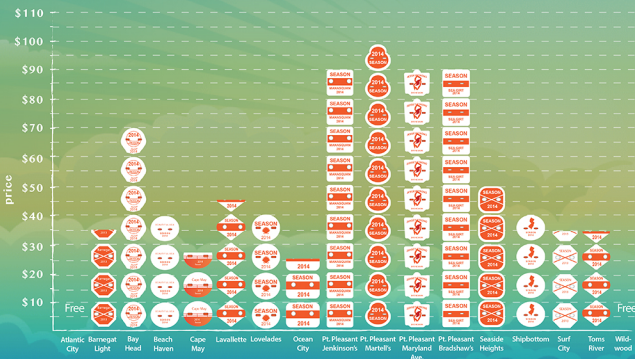

SEASONAL BADGES OCEAN COUNTY/OUTER COUNTIES